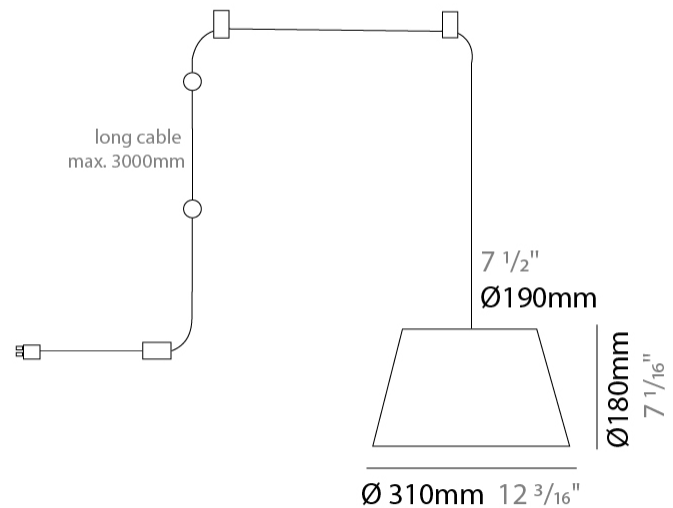

SENTO SUSPENSION

D111039-

base number   Finish
(Triangle)

1. To build a product code in our configurator select the specify button on the base model # product page
2. To build a manual product code on this datasheet choose from the options listed below in blue font and add the suffix to the base model #

GENERAL

Series: Sento
Brand: Ole
Division: Design
Mounting Type: Suspension
Mounting Location: Ceiling
Subcategory: Pendant

PHYSICAL

Shape: Bell
Diameter (mm): 310
Diameter (in): 12 ³/₁₆
Height (mm): 180
Height (in): 7 ¹/₁₆
Max. Overall Height (mm): 3180
Max. Overall Height (in): 125 ³/₁₆
Light Distribution: Direct
Weight (kg): 1.3
Weight (lbs): 2.9
Diffuser: Arylic - Satin
Fixture Finish: WHI / MBK / BEI / MSA / GRN
Fixture Material: Metal
Cable Details: 3000mm Cable

ELECTRICAL

Number of Lamps: 1
Lamp Type: LED Retrofit
Lamp Shape: A19
Bulb Included: Bulb Not Included
Max. Wattage Per Lamp (W): 7
Lamp Base: E26
Input Voltage (V): 120
Upon Request: 277Vac / GU24

LED

OPTICAL

Adjustability: Fixed

RATINGS AND CERTIFICATIONS

Certified By: Certified for North American Standards
IP rating: IP20

PROJECT	_____
TYPE	_____
SPECIFIER	_____
QUANTITY	_____
DATE	_____