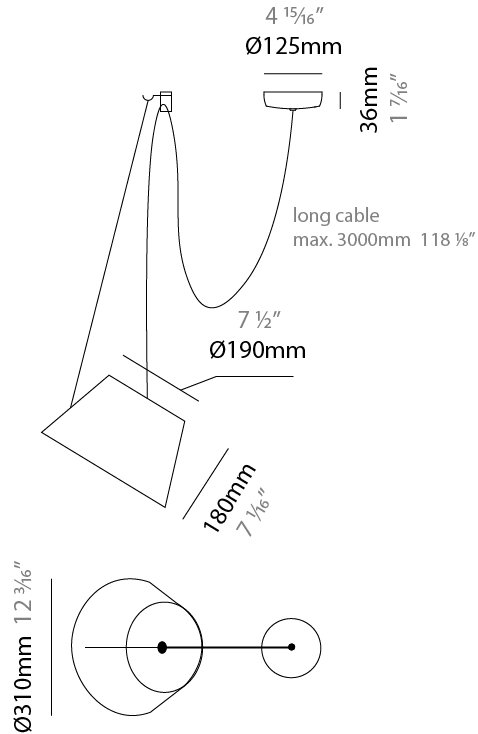

SENTO SUSPENSION

D111038-

base number   Finish
Options

1. To build a product code in our configurator select the specify button on the base model # product page
2. To build a manual product code on this datasheet choose from the options listed below in blue font and add the suffix to the base model #

GENERAL

Series: Sento
Brand: Ole
Division: Design
Mounting Type: Suspension
Mounting Location: Ceiling
Subcategory: Pendant

PHYSICAL

Shape: Bell
Diameter (mm): 310
Diameter (in): 12 ³/₁₆
Height (mm): 180
Height (in): 7 ¹/₁₆
Max. Overall Height (mm): 3180
Max. Overall Height (in): 125 ³/₁₆
Light Distribution: Direct
Weight (kg): 1.3
Weight (lbs): 2.9
Diffuser:rylic - Satin
[Fixture Finish: WHi / MBK / MWH](#)
Fixture Material: Metal
Cable Details: 2000mm Cable

ELECTRICAL

Number of Lamps: 1
Lamp Type: LED Retrofit
Lamp Shape: A19
Bulb Included: Bulb Not Included
Max. Wattage Per Lamp (W): 7
Lamp Base: E26
Input Voltage (V): 120
Upon Request: 277Vac / GU24

LED

OPTICAL

Adjustability: Tilting

RATINGS AND CERTIFICATIONS

Certified By: Certified for North American Standards
IP rating: IP20