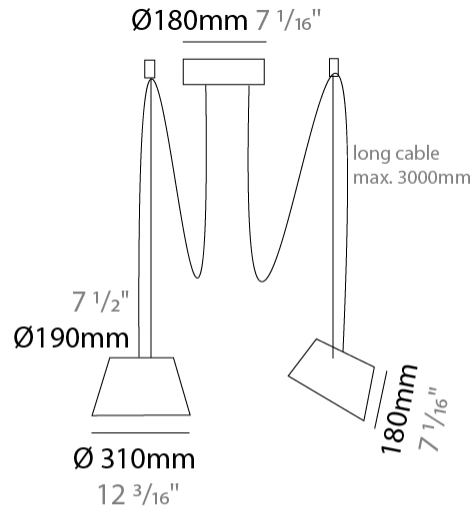

PROJECT _____
TYPE _____
SPECIFIER _____
QUANTITY _____
DATE _____

SENTO SUSPENSION

D111040-

base number   Finish
Options

1. To build a product code in our configurator select the specify button on the base model # product page
2. To build a manual product code on this datasheet choose from the options listed below in blue font and add the suffix to the base model #

GENERAL

Series: Sento _____
Brand: Ole _____
Division: Design _____
Mounting Type: Suspension _____
Mounting Location: Ceiling _____
Subcategory: Pendant _____

PHYSICAL

Shape: Bell _____
Diameter (mm): 310 _____
Diameter (in): 12 ³/₁₆ _____
Height (mm): 180 _____
Height (in): 7 ¹/₁₆ _____
Max. Overall Height (mm): 3180 _____
Max. Overall Height (in): 125 ³/₁₆ _____
Light Distribution: Direct _____
Weight (kg): 1.8 _____
Weight (lbs): 4 _____
Diffuser:rylic - Satin _____
Fixture Finish: [WHI / MBK / MWH](#) _____
Fixture Material: Metal _____
Cable Details: 3000mm Cable _____

ELECTRICAL

Number of Lamps: 2 _____
Lamp Type: LED Retrofit _____
Lamp Shape: A19 _____
Bulb Included: Bulb Not Included _____
Max. Wattage Per Lamp (W): 7 _____
Lamp Base: E26 _____
Input Voltage (V): 120 _____
Upon Request: 277Vac / GU24 _____

LED

OPTICAL

Adjustability: Tilting _____

RATINGS AND CERTIFICATIONS

Certified By: Certified for North American Standards _____
IP rating: IP20 _____